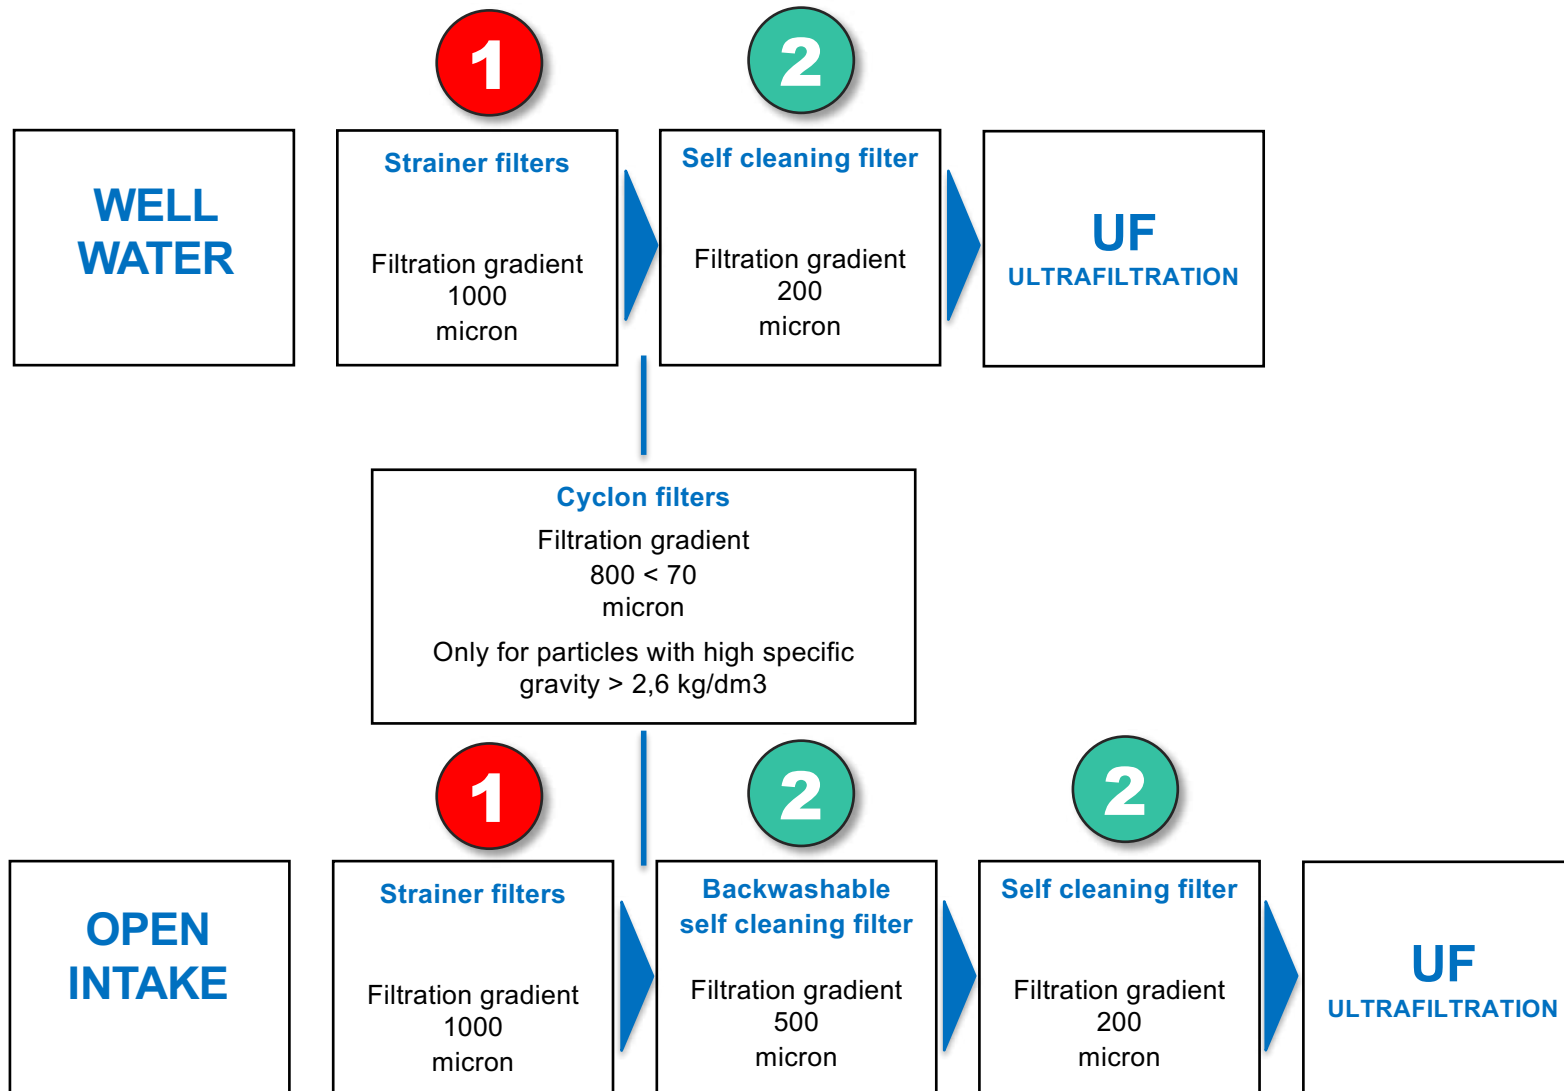

WATER TREATMENT MEMBRANE PLANTS

General configuration of filtration process for water treatment membrane plants

IDEAL PRE-TREATMENT CONFIGURATION OF ULTRAFILTRATION MEMBRANE PLANTS

IDEAL PRE-TREATMENT CONFIGURATION OF REVERSE OSMOSIS MEMBRANE PLANTS

Everblue SPECIAL FILTRATION PRODUCTS

1

APPLICATION SW & BW <small>SEA WATER BRACKISH WATER</small>	APPLICATION SW & BW <small>SEA WATER BRACKISH WATER</small>	APPLICATION SW & BW <small>SEA WATER BRACKISH WATER</small>	APPLICATION BW <small>BRACKISH WATER</small>	APPLICATION SW & BW <small>SEA WATER BRACKISH WATER</small>	APPLICATION SW & BW <small>SEA WATER BRACKISH WATER</small>
FLOW RATE 1,8 < 3,6 <small>m3/h m3/h</small>	FLOW RATE 4,5 < 9 <small>m3/h m3/h</small>	FLOW RATE 18 < 27 <small>m3/h m3/h</small>	FLOW RATE 18 < 36 <small>m3/h m3/h</small>	FLOW RATE 18 < 36 <small>m3/h m3/h</small>	FLOW RATE 36 < 54 <small>m3/h m3/h</small>