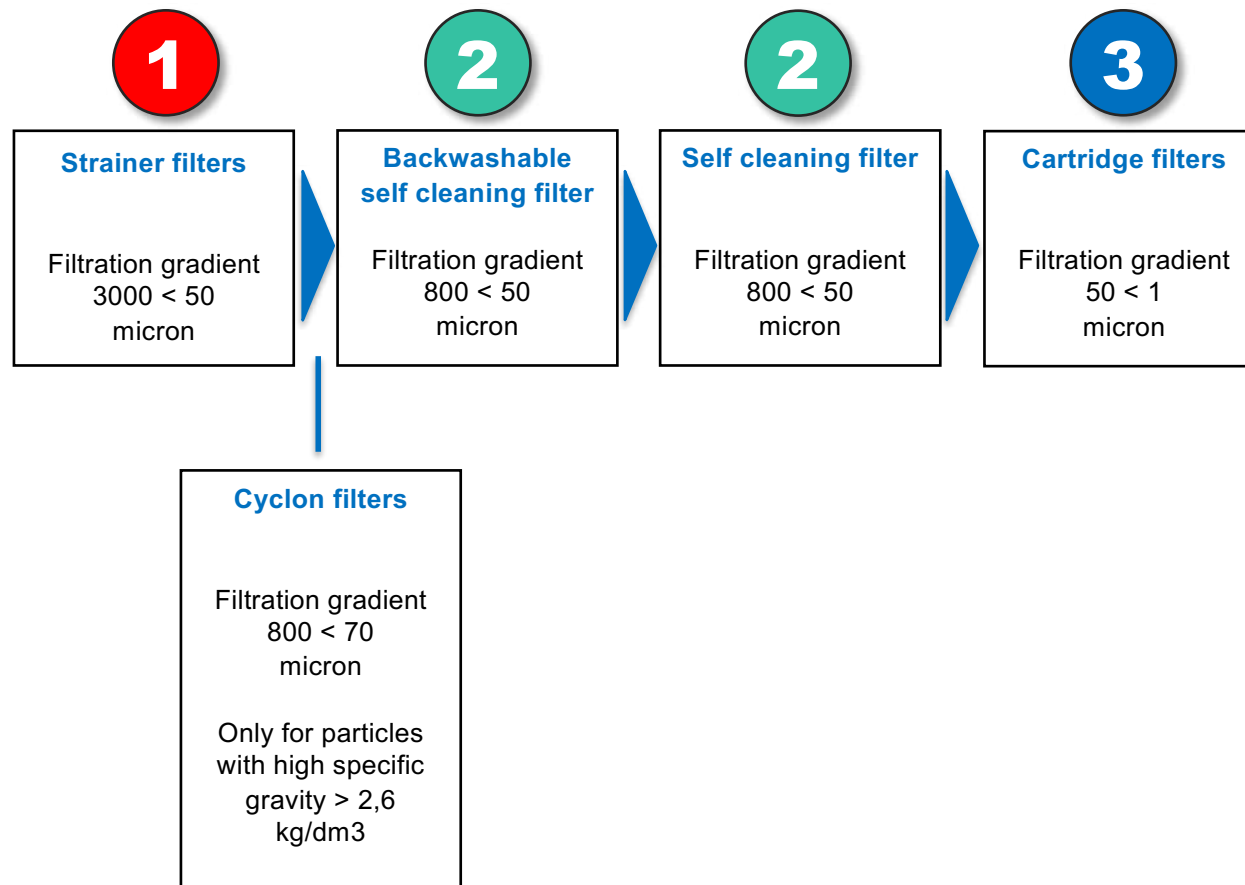

WATER TREATMENT MEMBRANE PLANTS

General configuration of filtration process for water treatment membrane plants