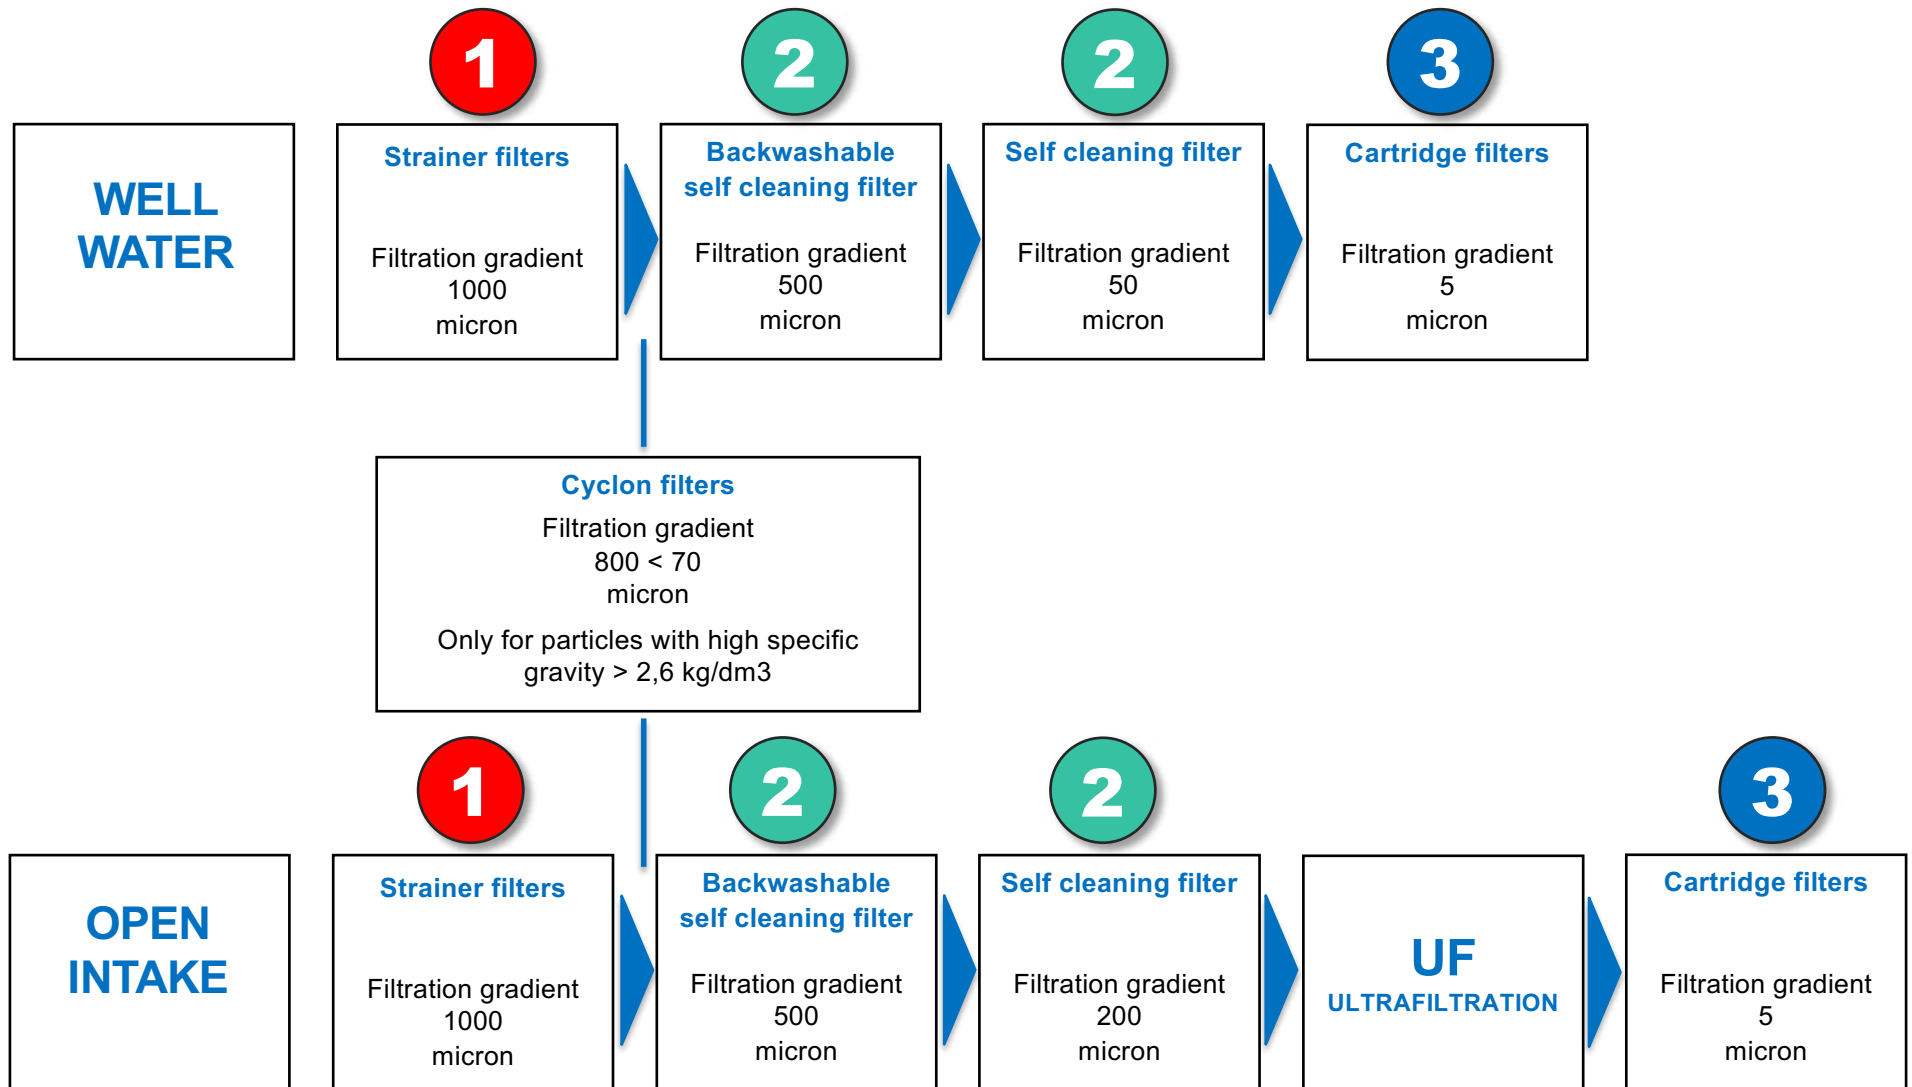

WATER TREATMENT MEMBRANE PLANTS

General configuration of filtration process for water treatment membrane plants

IDEAL PRE-TREATMENT CONFIGURATION OF ULTRAFILTRATION MEMBRANE PLANTS

IDEAL PRE-TREATMENT CONFIGURATION OF REVERSE OSMOSIS MEMBRANE PLANTS

Everblue SPECIAL FILTRATION PRODUCTS

1

APPLICATION SW & BW <small>SEA WATER BRACKISH WATER</small>	APPLICATION SW & BW <small>SEA WATER BRACKISH WATER</small>	APPLICATION SW & BW <small>SEA WATER BRACKISH WATER</small>	APPLICATION BW <small>BRACKISH WATER</small>	APPLICATION SW & BW <small>SEA WATER BRACKISH WATER</small>	APPLICATION SW & BW <small>SEA WATER BRACKISH WATER</small>
FLOW RATE 1,8 < 3,6 <small>m3/h m3/h</small>	FLOW RATE 4,5 < 9 <small>m3/h m3/h</small>	FLOW RATE 18 < 27 <small>m3/h m3/h</small>	FLOW RATE 18 < 36 <small>m3/h m3/h</small>	FLOW RATE 18 < 36 <small>m3/h m3/h</small>	FLOW RATE 36 < 54 <small>m3/h m3/h</small>

MICRON FROM 1000 TO 50

MAX TSS 200 PPM

Everblue SPECIAL FILTRATION PRODUCTS

2

<p>APPLICATION SW & BW SEA WATER BRACKISH WATER</p>	<p>APPLICATION SW & BW SEA WATER BRACKISH WATER</p>	<p>APPLICATION SW & BW SEA WATER BRACKISH WATER</p>	<p>APPLICATION BW BRACKISH WATER</p>	<p>APPLICATION SW & BW SEA WATER BRACKISH WATER</p>	<p>APPLICATION SW & BW SEA WATER BRACKISH WATER</p>
<p>FLOW RATE 1,8 < 3,6 m3/h m3/h</p>	<p>FLOW RATE 4,5 < 9 m3/h m3/h</p>	<p>FLOW RATE 18 < 27 m3/h m3/h</p>	<p>FLOW RATE 18 < 36 m3/h m3/h</p>	<p>FLOW RATE 18 < 36 m3/h m3/h</p>	<p>FLOW RATE 36 < 54 m3/h m3/h</p>